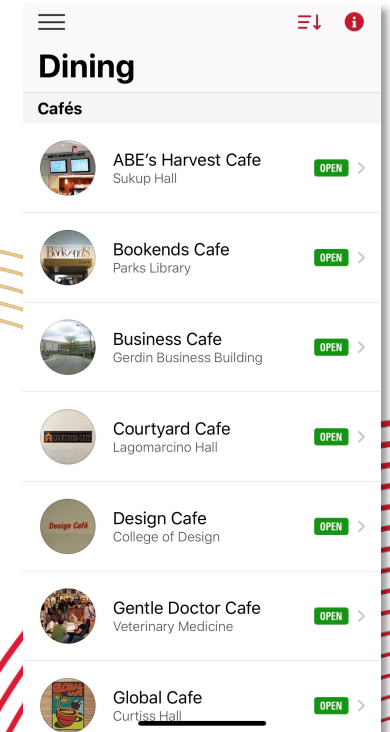

SafeRide and MyState

- SafeRide and HelpVan line: 515 294-4444
  - SafeRide App allows students to request a ride on campus
- MyState app has a variety of functions
  - Navigate CyRide Bus system
  - View class schedule
  - Campus map
  - Dining