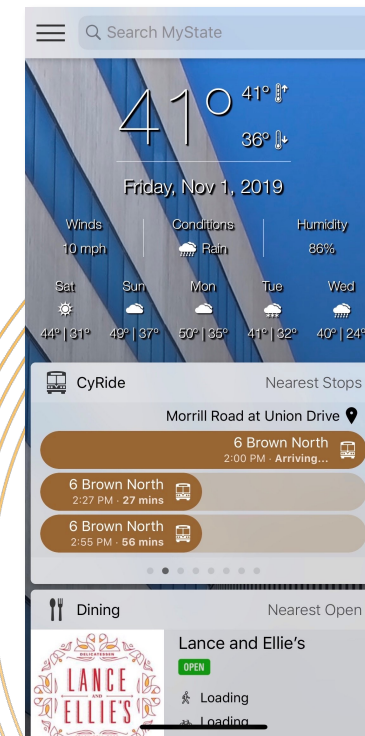

SafeRide and MyState

- SafeRide and HelpVan line: 515 294-4444
  - SafeRide App allows students to request a ride on campus
- MyState app has a variety of functions
  - Navigate CyRide Bus system
  - View class schedule
  - Campus map
  - Dining