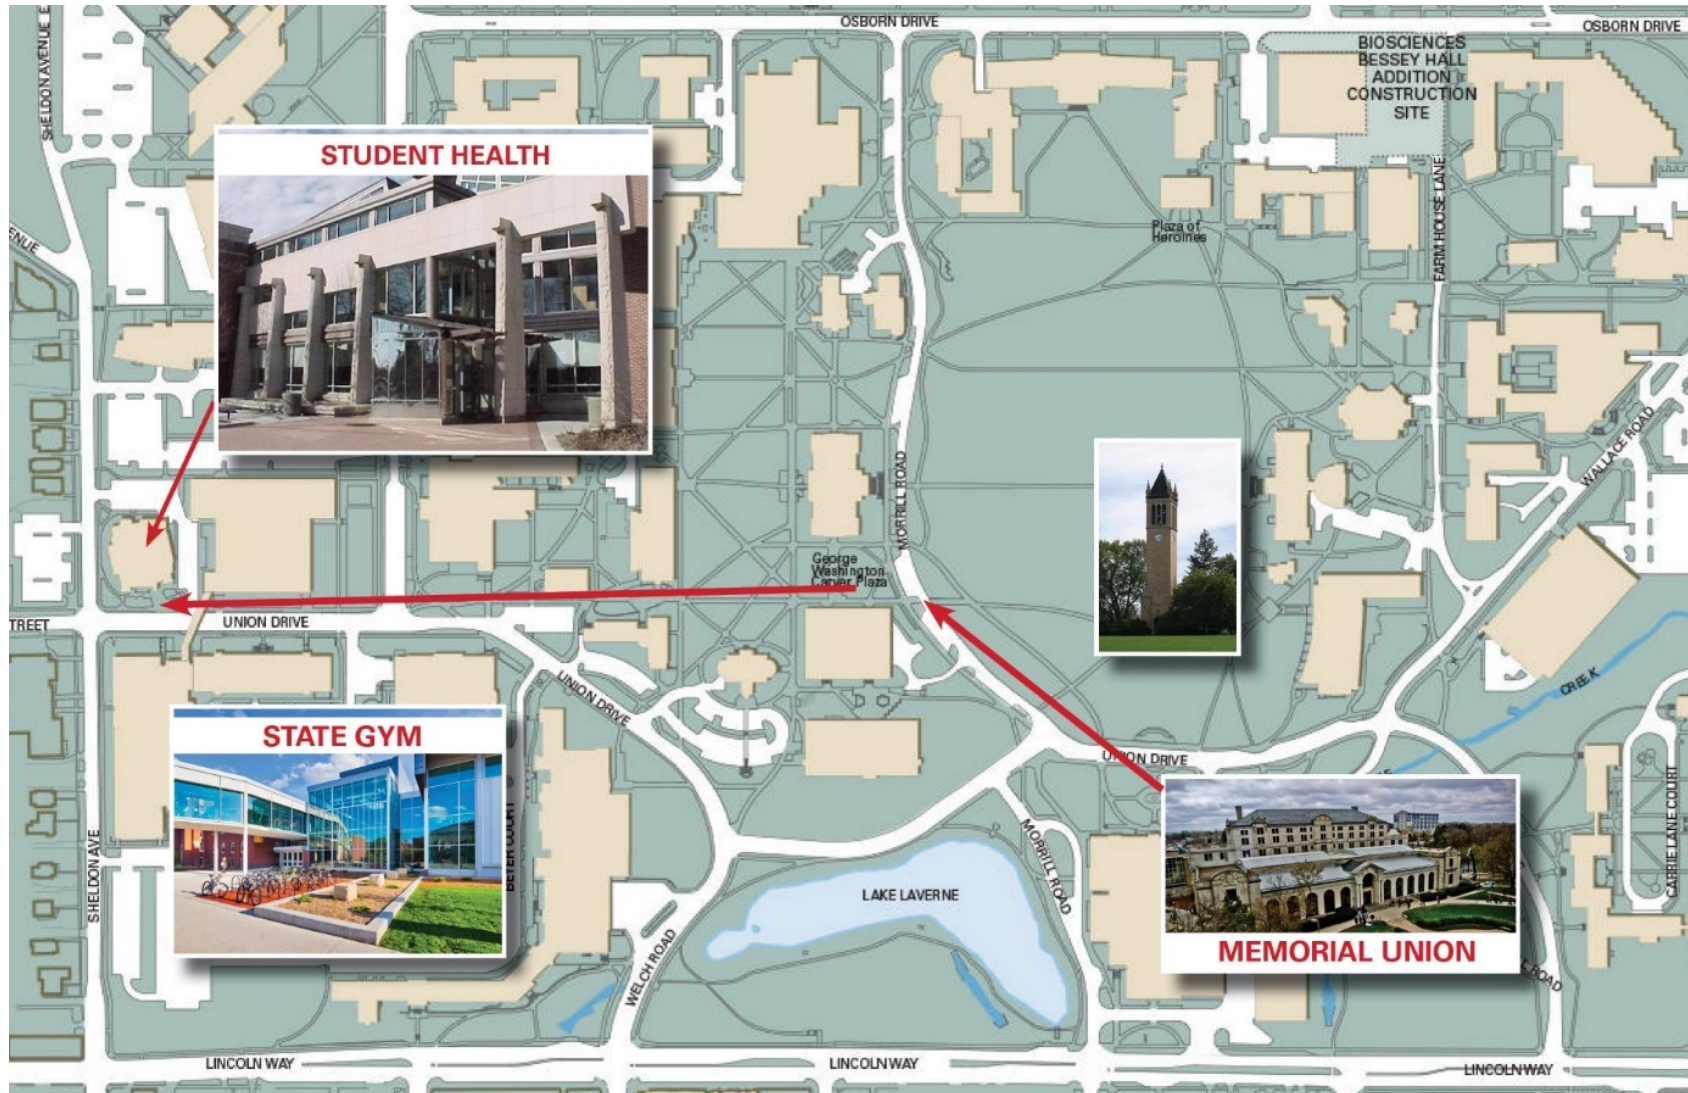

Location: 2647 Union Drive

Visit Student Health:

- West side of campus
- Corner of Union Dr. and Sheldon Ave.
- Across from State Gym

Wellness *on campus*

Student Counseling Service

- 3rd floor – Student Services Building
- Free walk-in triage, crisis management, assessment, and treatment recommendations
- Individual or group sessions
- Career exploration

Recreation Services

- Lied Recreation Center
- State Gym/Beyer Hall
- Forker Building
- Intramural sports
- Outdoor Recreation

Housing *options*

Housing *options*

- **How to sign up for housing**

- Explore options at housing.iastate.edu
- Sign up for housing preferences on AccessPlus
- Your housing assignment, roommate, and move in information will be available starting mid-December.