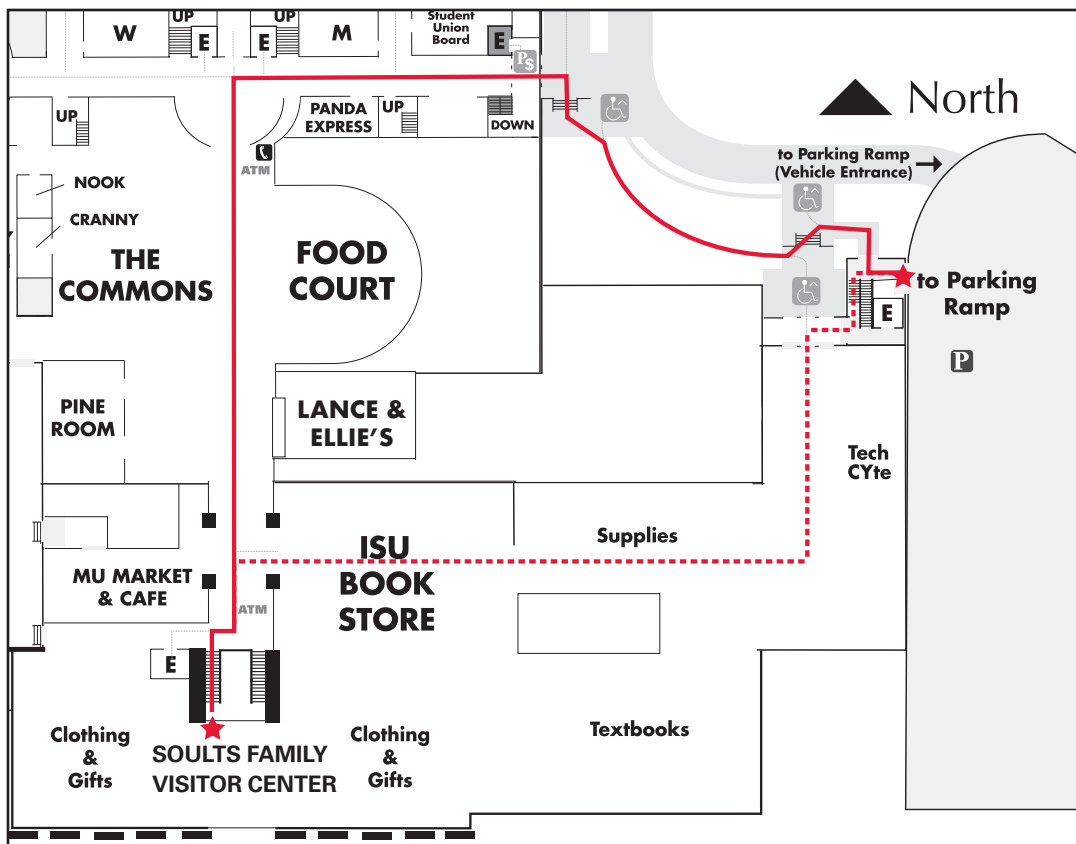

DIRECTIONS

TO THE SOULTS FAMILY VISITOR CENTER

Once you have parked in the Memorial Union parking ramp:

- Enter the stair tower located on the west side of the parking ramp (look for the sign on the window marked 'Enter Memorial Union Here').
- Proceed to level 1 of the stair tower. Guests needing elevator service should select level 1 in the stair tower elevator.
- Proceed through the door labeled "To Bookstore Level 1."
- Enter and proceed through the bookstore passing through TechCyte. Turn right and continue straight towards the cash registers and exit the bookstore.
- Turn left once out of the bookstore. Proceed down the stairs. Guests needing elevator service may use the elevator to the right of the stairs to level B.
- The **Soult's Family Visitor Center** is located on the right.
- The ISU Bookstore opens at 9:00 a.m. If you arrive prior to 9:00 a.m., follow the solid line on the map below. This route includes following the sidewalk to the east entrance of the Memorial Union, after entering the building turn left after Panda Express and continue through the Food Court. If you arrive after 9:00 a.m., follow the dashed line through the Book Store and down to the first floor.

FIRST FLOOR

Before 9:00 a.m.

After 9:00 a.m.