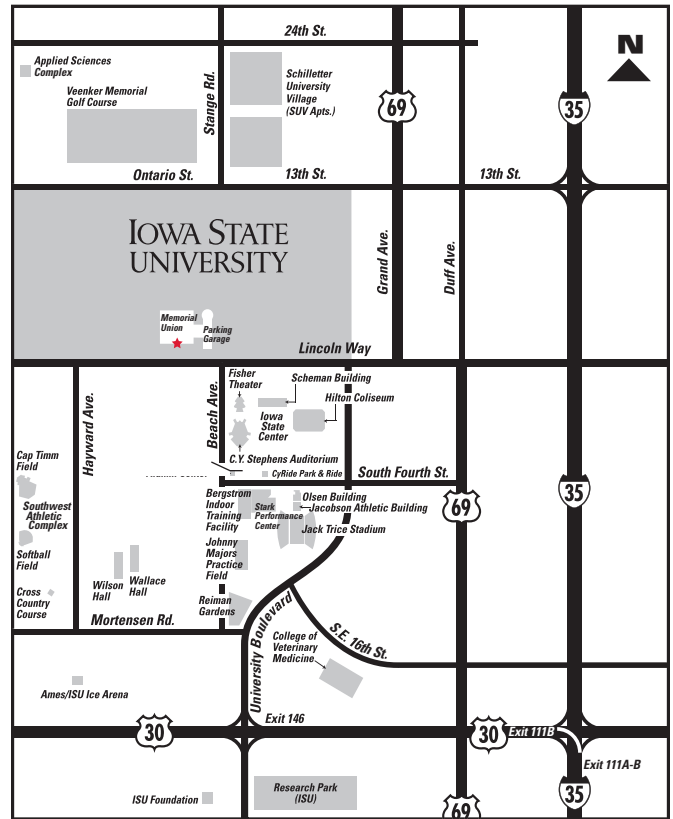

DIRECTIONS

TO IOWA STATE UNIVERSITY

If you travel to Ames via Interstate 35:

- Take Exit 111B, labeled “30 West,” and travel west on Highway 30 to Exit 146, labeled “University Boulevard.”
- Take Exit 146 and turn north onto University Boulevard. Continue on University Boulevard past the football stadium and the Iowa State Center to the fourth traffic light (Lincoln Way).
- At the fourth traffic light, turn left (west) onto Lincoln Way.
- Follow Lincoln Way to Ash Avenue (the third traffic light).
- Continue through this intersection (Lincoln Way and Ash Avenue) to the first driveway on your right. This is the entrance to the Memorial Union parking ramp. You will receive a ticket when entering the ramp. Take this ticket with you in order to get it validated when you check in.
- Once you have parked in the ramp, take the elevator or stairs located on the west side of the ramp to Level P1. Use the map on the reverse side to reach your program destination.

Alternative Parking Instructions from the exit of the Memorial Union parking ramp:

If the parking ramp in the Memorial Union is full after entering, continue out of the parking ramp and turn right (East) on to Union Drive at the first stop sign. At the intersection of Union Drive and Lincoln Way, turn left (East) on to Lincoln way towards Beach Avenue. Turn right (South) on Beach Avenue and then turn left (East) once you reach the 4-way stop on to South 4th St.