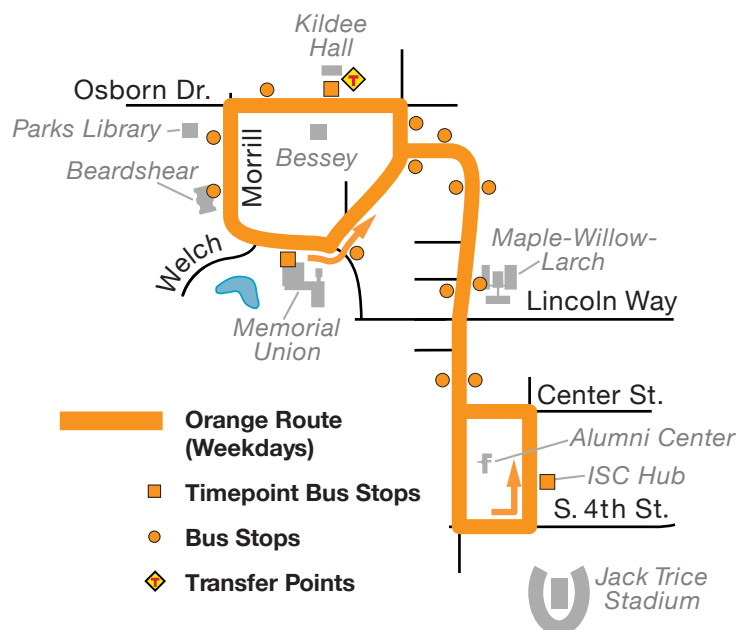

CyRide Orange Route – 23