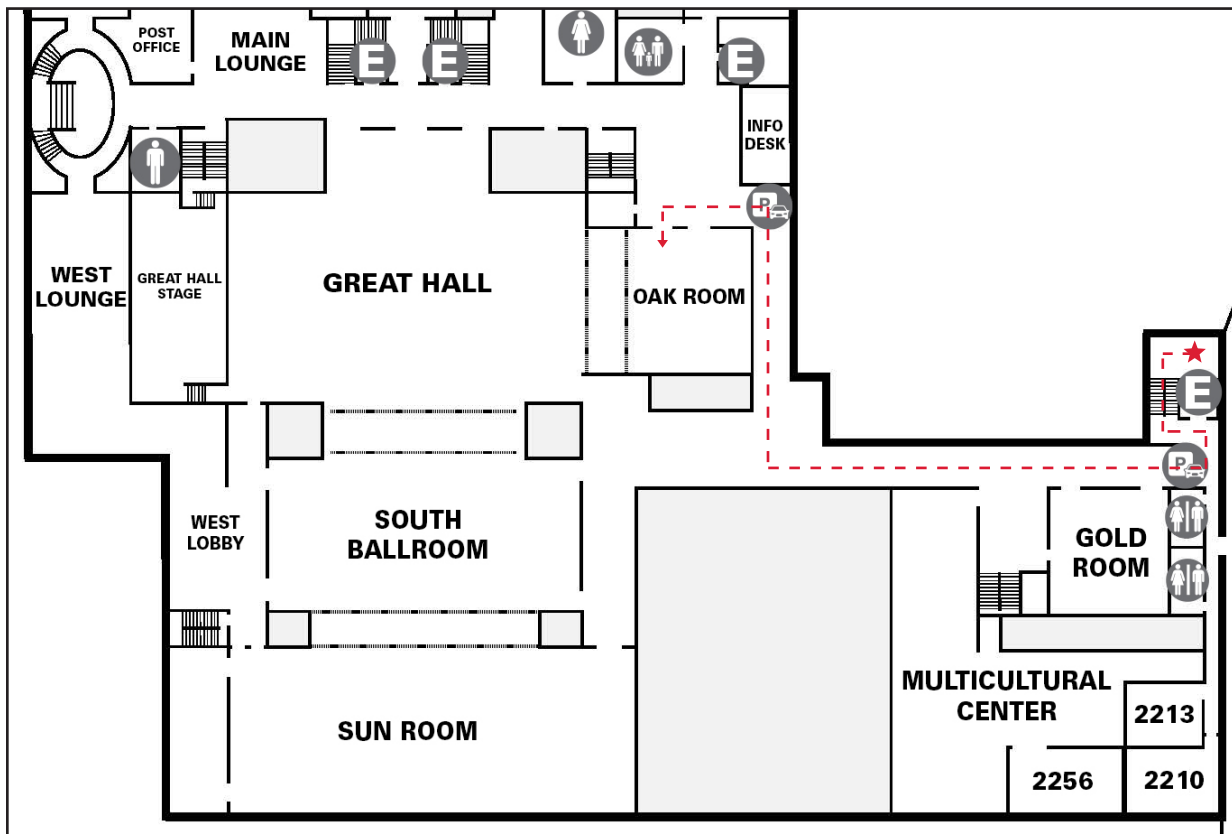

IOWA STATE UNIVERSITY

Directions to Campus Visit Program

Once you have parked in the Memorial Union parking ramp:

- Enter the stair tower located on the west side of the parking ramp (look for the sign on the window marked 'Enter Memorial Union Here').
- Take the stairs or elevator to level P2 of the stair tower and enter the building on Level 2.
- Proceed through the building (on Level 2), following the signs directing you to the program.

Level 2

IOWA STATE UNIVERSITY

Travel Instructions to Iowa State University

If you travel to Ames via Interstate 35:

- Take Exit 111B, labeled “30 West,” and travel west on Highway 30 to Exit 146, labeled “University Boulevard.”
- Take Exit 146 and turn north onto University Boulevard. Continue on University Boulevard past the football stadium and the Iowa State Center to the fourth traffic light (Lincoln Way).
- At the fourth traffic light, turn left (west) onto Lincoln Way.
- Follow Lincoln Way to Ash Avenue (the third traffic light).
- Continue through this intersection (Lincoln Way and Ash Avenue) to the first driveway on your right. This is the entrance to the Memorial Union parking ramp. Please retrieve a ticket from the machine when entering the ramp. Take this ticket with you in order to get it validated when you check in.
- Once you have parked in the ramp, take the elevator or stairs located on the west side of the ramp to Level P2. Use the map on the reverse side to reach your program destination.

Alternative parking option:

From the exit of the Memorial Union parking ramp:

If the parking ramp in the Memorial Union is full after entering, continue out of the parking ramp and turn right (East) on to Union Drive at the first stop sign. At the intersection of Union Drive and Lincoln Way, turn left (East) on to Lincoln way towards Beach Avenue. Turn right (South) on Beach Avenue and then turn left (East) once you reach the 4-way stop on to South 4th St.