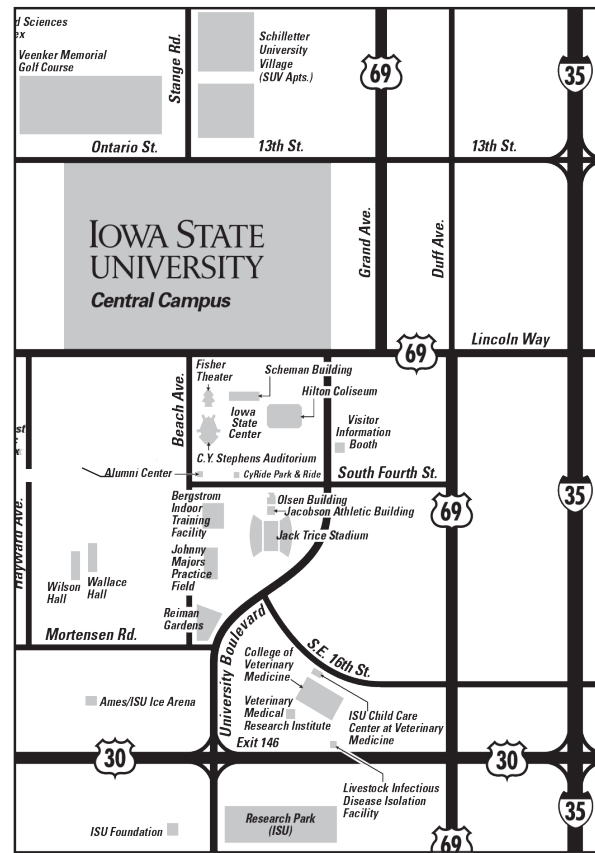

IOWA STATE UNIVERSITY

Directions to Campus Visit Program

Once you have parked in the Memorial Union parking ramp:

- Enter the stair tower located on the west side of the parking ramp (look for the sign on the window marked 'Enter Memorial Union Here').
- Take the stairs or elevator to level P2 of the stair tower and enter the building on Level 2.
- Proceed through the building (on Level 2), following the signs directing you to the program.

Level 2

IOWA STATE UNIVERSITY

Travel Instructions to Iowa State University

If you travel to Ames via Interstate 35:

- Take Exit 111B, labeled “30 West,” and travel west on Highway 30 to Exit 146, labeled “University Boulevard.”
- Take Exit 146 and turn north onto University Boulevard. Continue on University Boulevard past the football stadium and the Iowa State Center to the fourth traffic light (Lincoln Way).
- At the fourth traffic light, turn left (west) onto Lincoln Way.
- Follow Lincoln Way to Ash Avenue (the third traffic light).
- Continue through this intersection (Lincoln Way and Ash Avenue) to the first driveway on your right. This is the entrance to the Memorial Union parking ramp. Please retrieve a ticket from the machine when entering the ramp. Take this ticket with you in order to get it validated when you check in.
- Once you have parked in the ramp, take the elevator or stairs located on the west side of the ramp to Level P2. Use the map on the reverse side to reach your program destination.

Alternative parking option:

From the exit of the Memorial Union parking ramp:

If the parking ramp in the Memorial Union is full after entering, continue out of the parking ramp and turn right (East) on to Union Drive at the first stop sign. At the intersection of Union Drive and Lincoln Way, turn left (East) on to Lincoln way towards Beach Avenue. Turn right (South) on Beach Avenue and then turn left (East) once you reach the 4-way stop on to South 4th St.